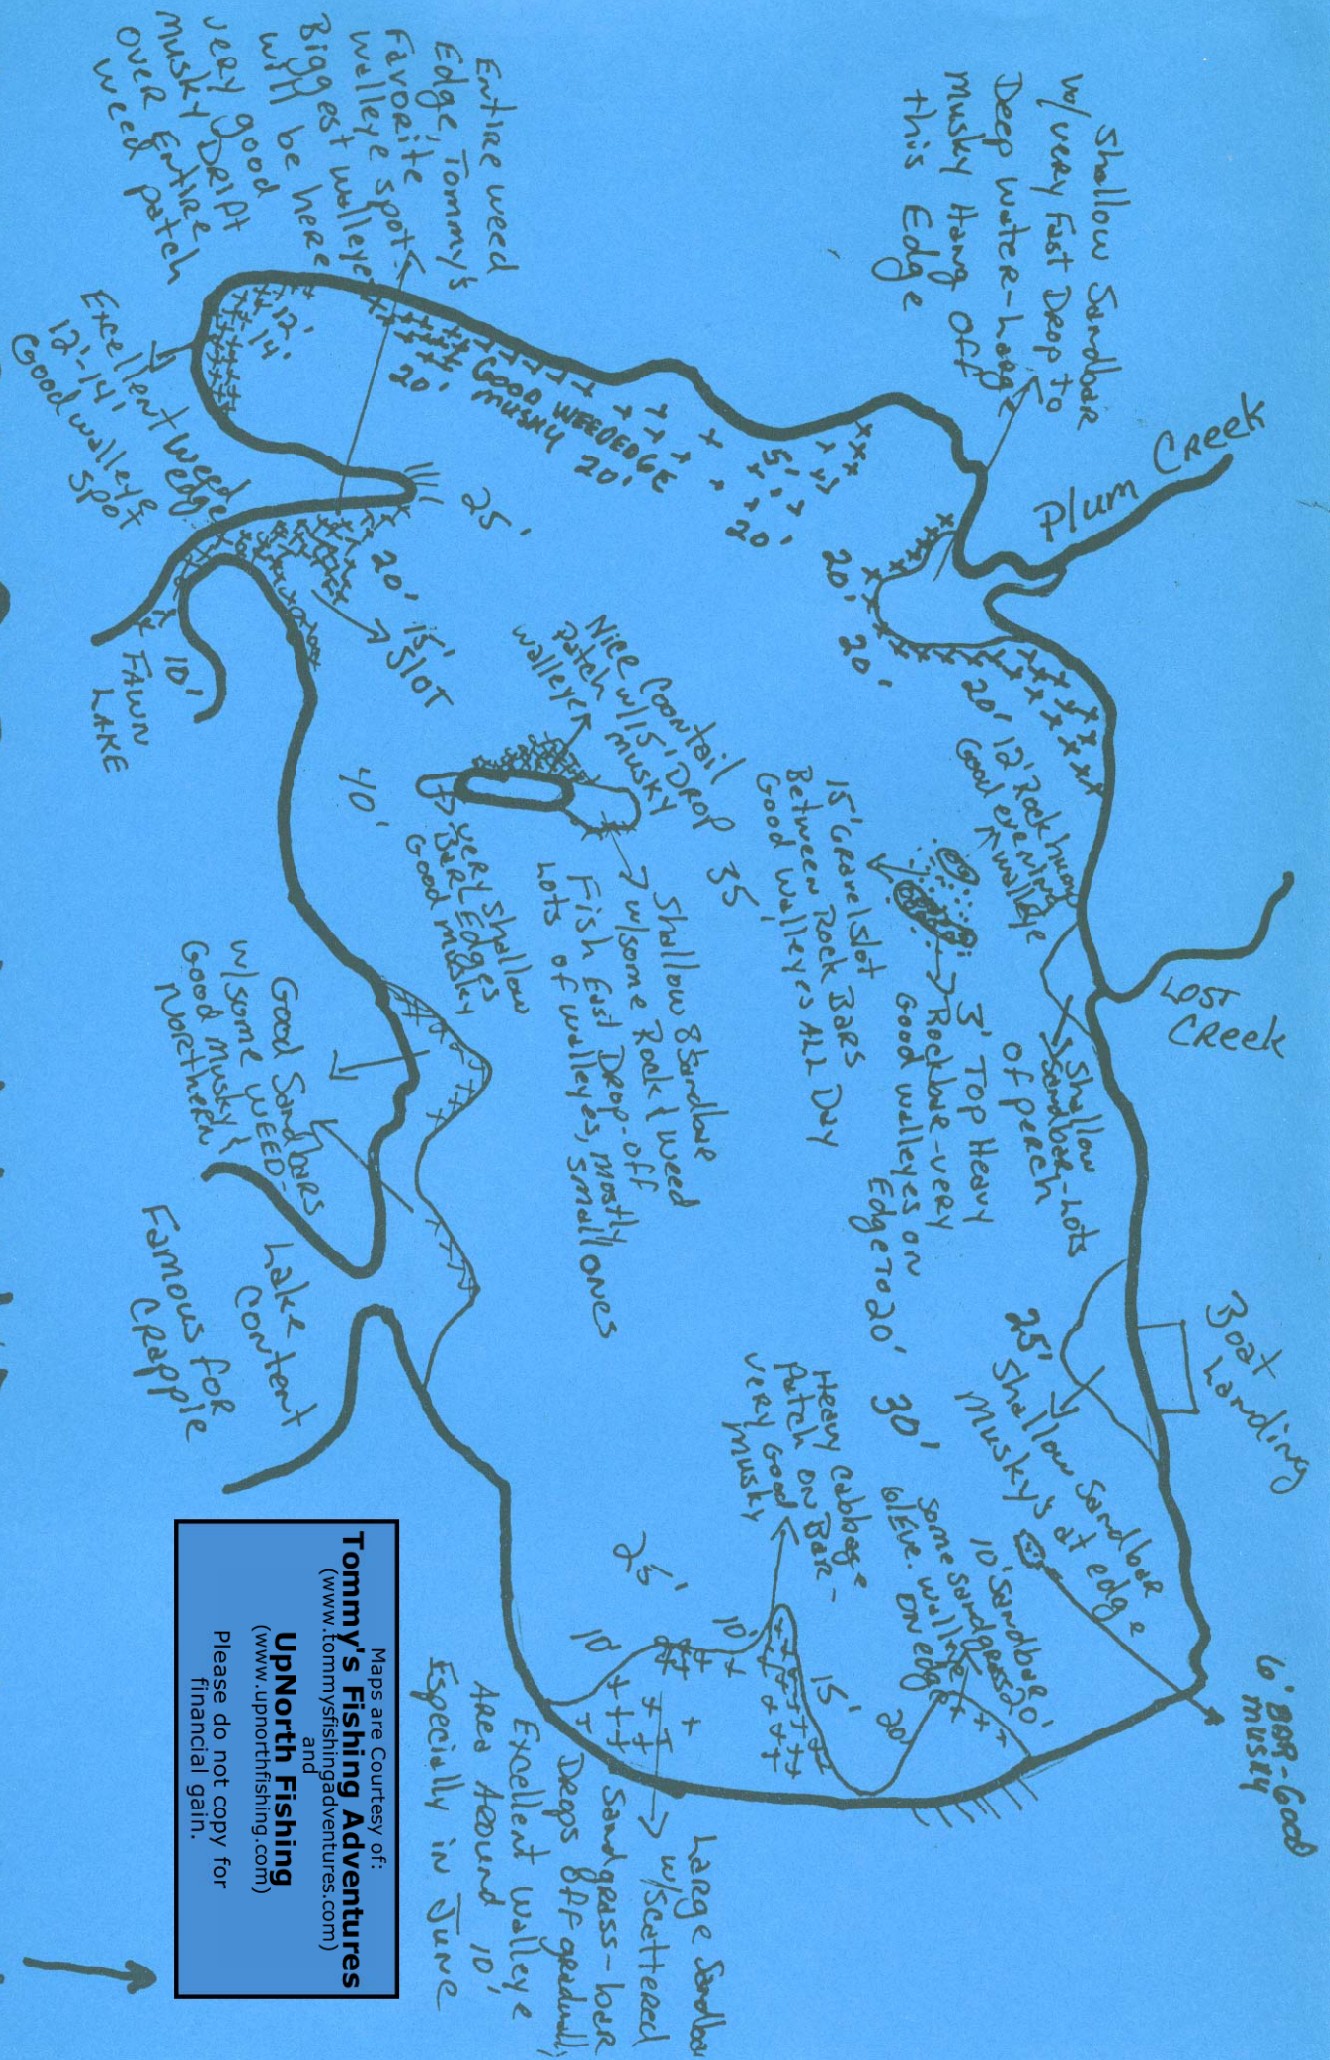

BIG ST. GERMAIN LAKE 1617 ACRES

Maps are Courtesy of:
Tommy's Fishing Adventures
 (www.tommysfishingadventures.com)
 and
UPNorth Fishing
 (www.upnorthfishing.com)
 Please do not copy for financial gain.