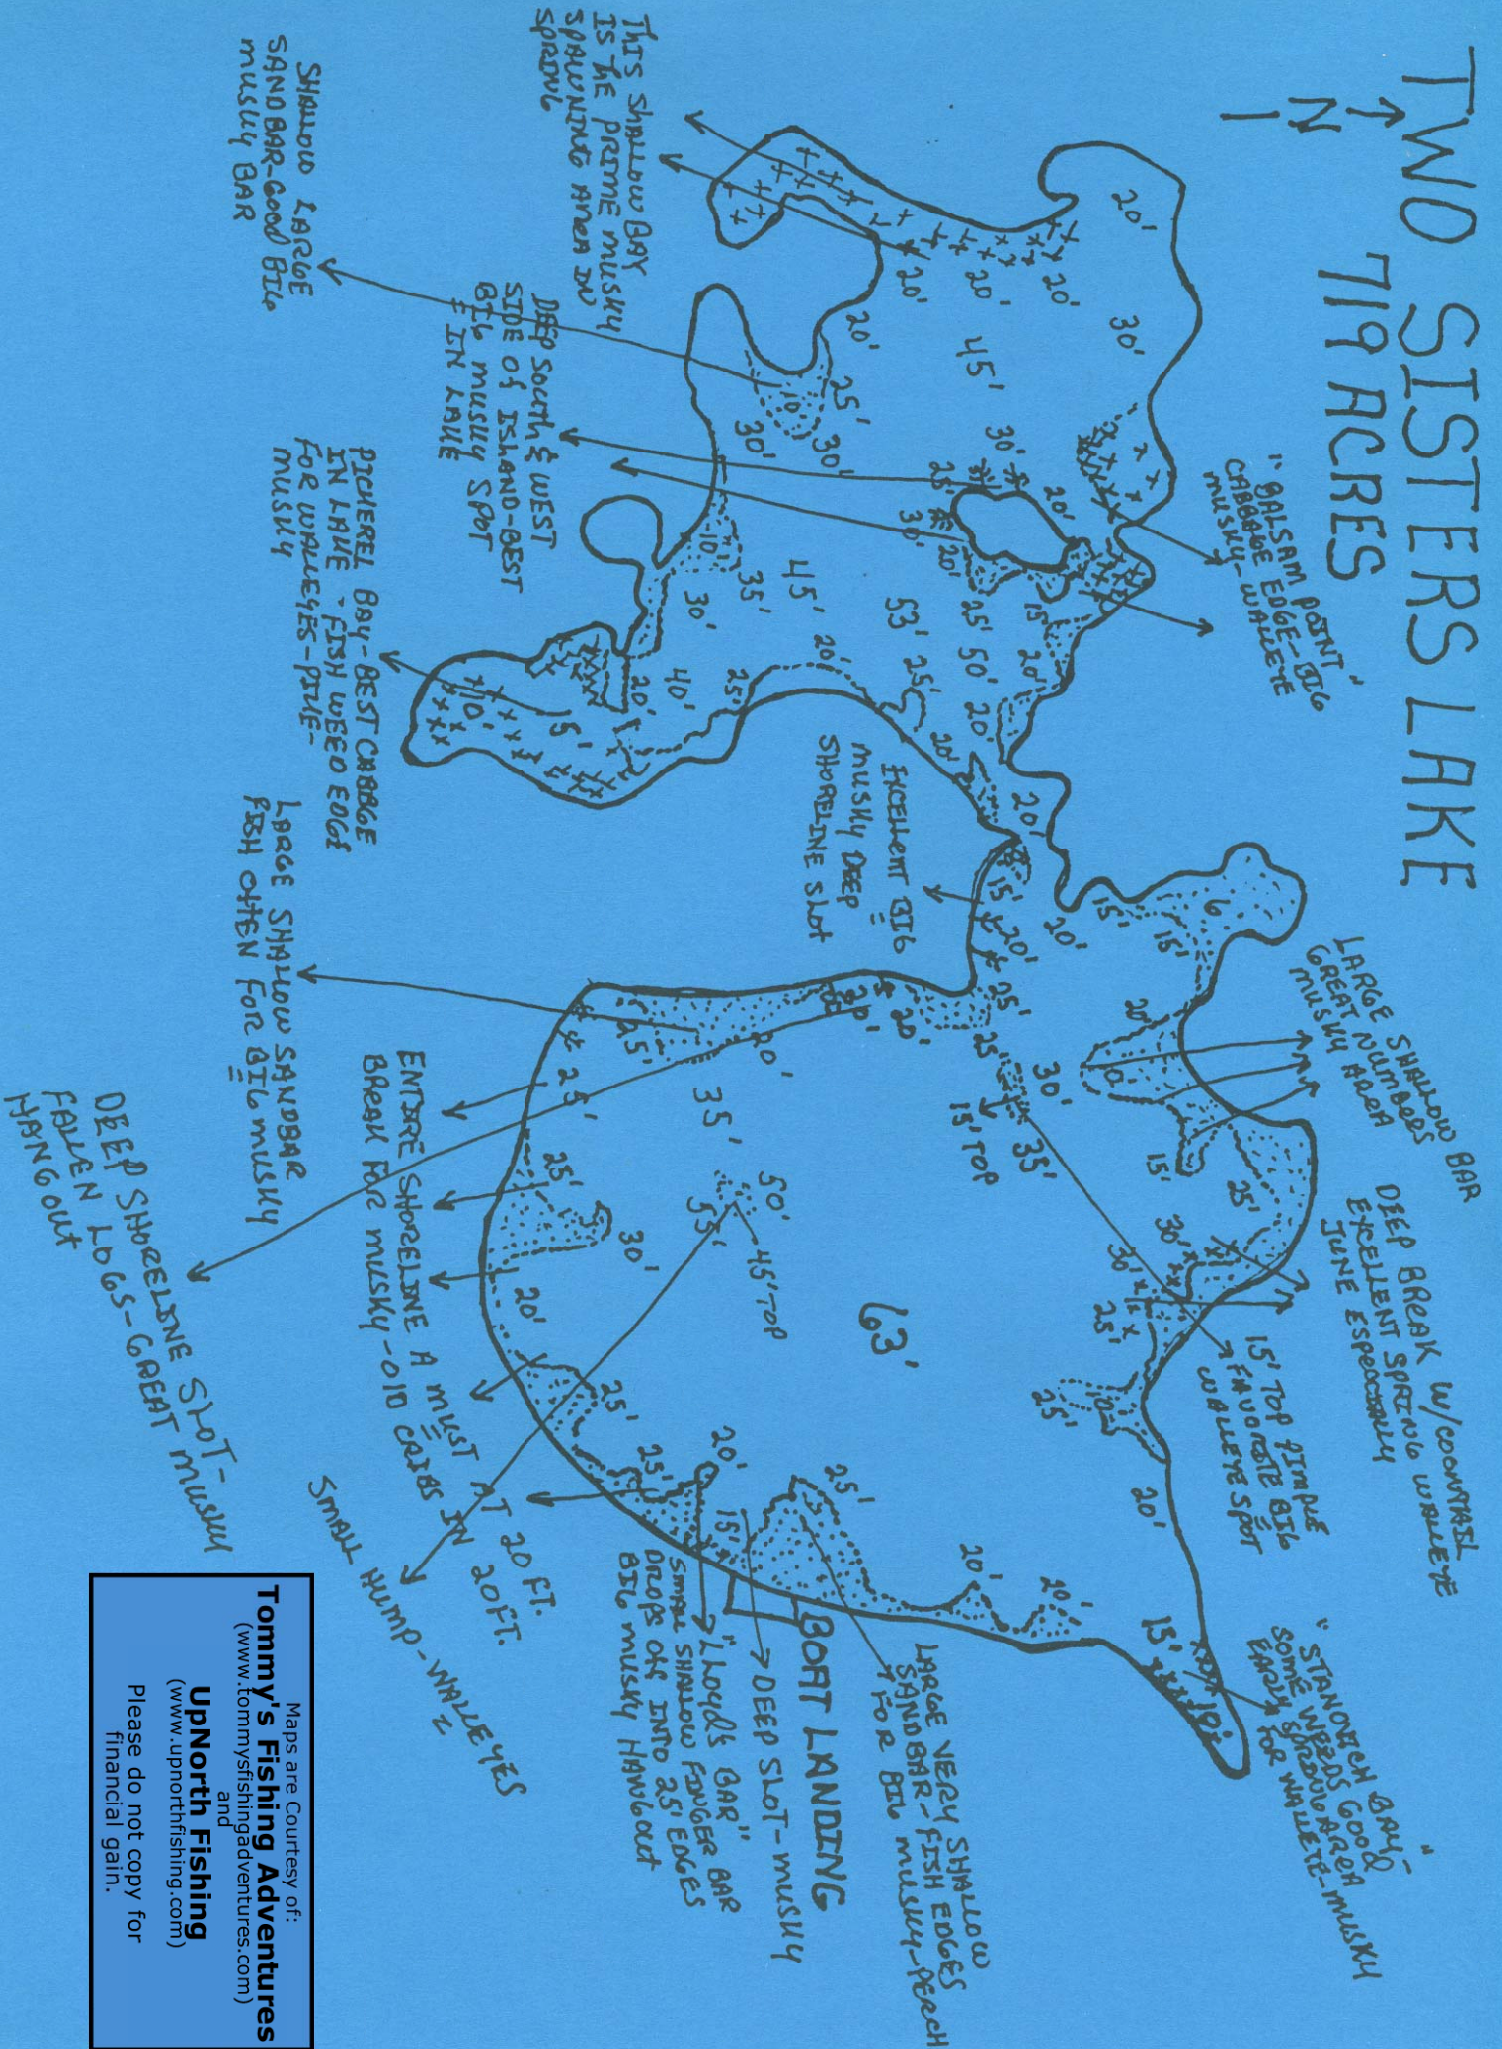

# TWO SISTERS LAKE

## 719 ACRES

N

Maps are Courtesy of:  
**Tommy's Fishing Adventures**  
 (www.tommysfishingadventures.com)  
 and  
**UpNorth Fishing**  
 (www.upnorthfishing.com)  
 Please do not copy for financial gain.