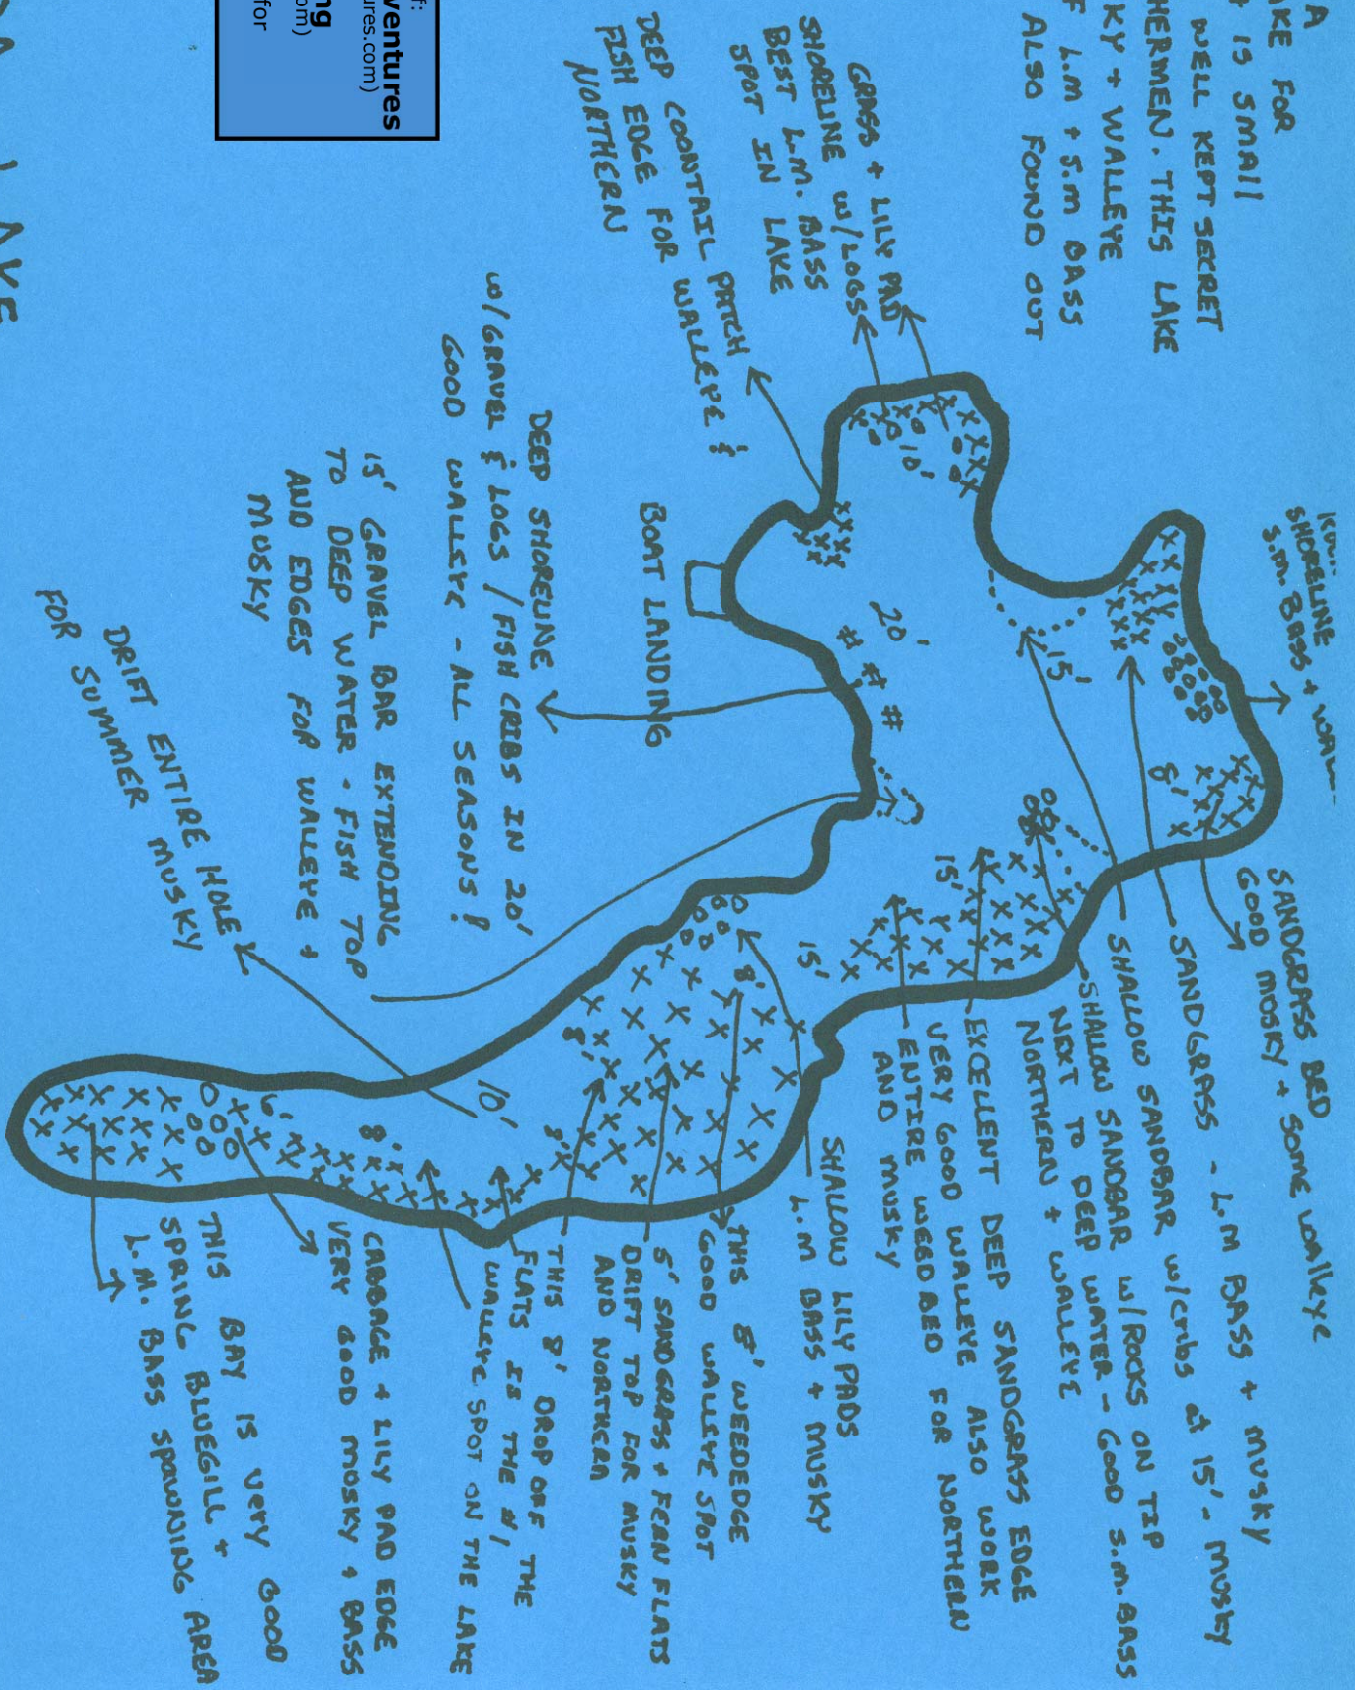

TOWANDA LAKE IS A MUCH OVERLOOKED LAKE FOR WALLEYE + MUSKY. IT IS SMALL IN SIZE BUT IS A WELL KEPT SECRET BY MANY LOCAL FISHERMEN. THIS LAKE CONTAINS BIG MUSKY + WALLEYE GOOD POPULATIONS OF L.M + S.M BASS AND PANFISH ARE ALSO FOUND OUT HERE!

Maps are Courtesy of:
Tommy's Fishing Adventures
 (www.tommysfishingadventures.com)
 and
UpNorth Fishing
 (www.upnorthfishing.com)
 Please do not copy for financial gain.

TOWANDA LAKE

146 ACRES

N ↑