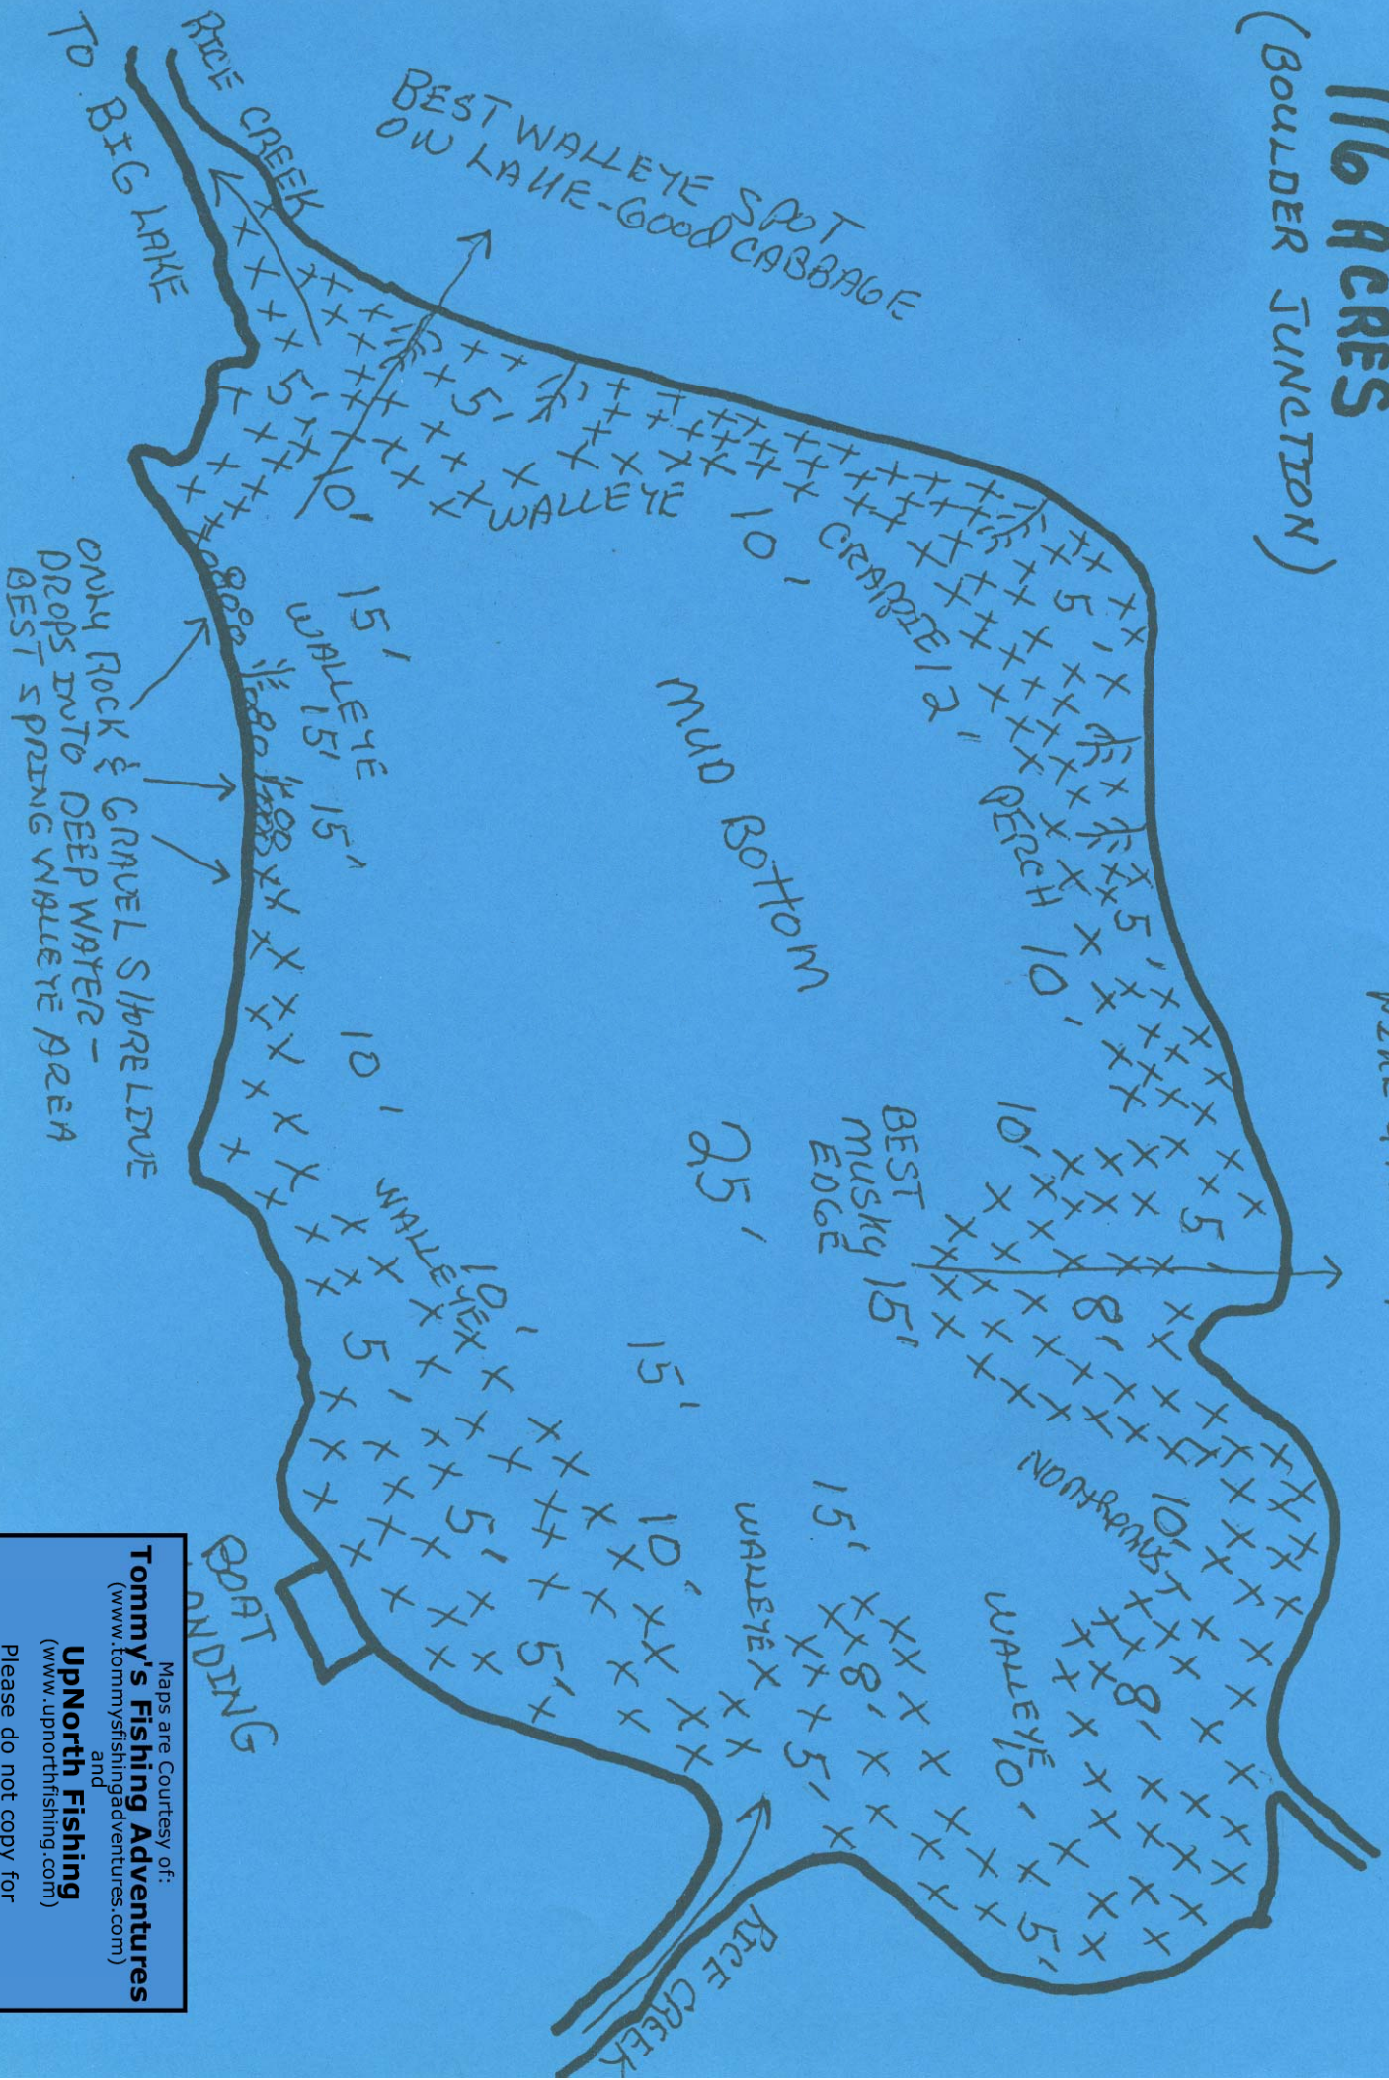

ROUND LAKE

116 ACRES

(BOULDER JUNCTION)

Maps are Courtesy of:
Tommy's Fishing Adventures
(www.tommysfishingadventures.com)
and
UpNorth Fishing
(www.upnorthfishing.com)
Please do not copy for financial gain.