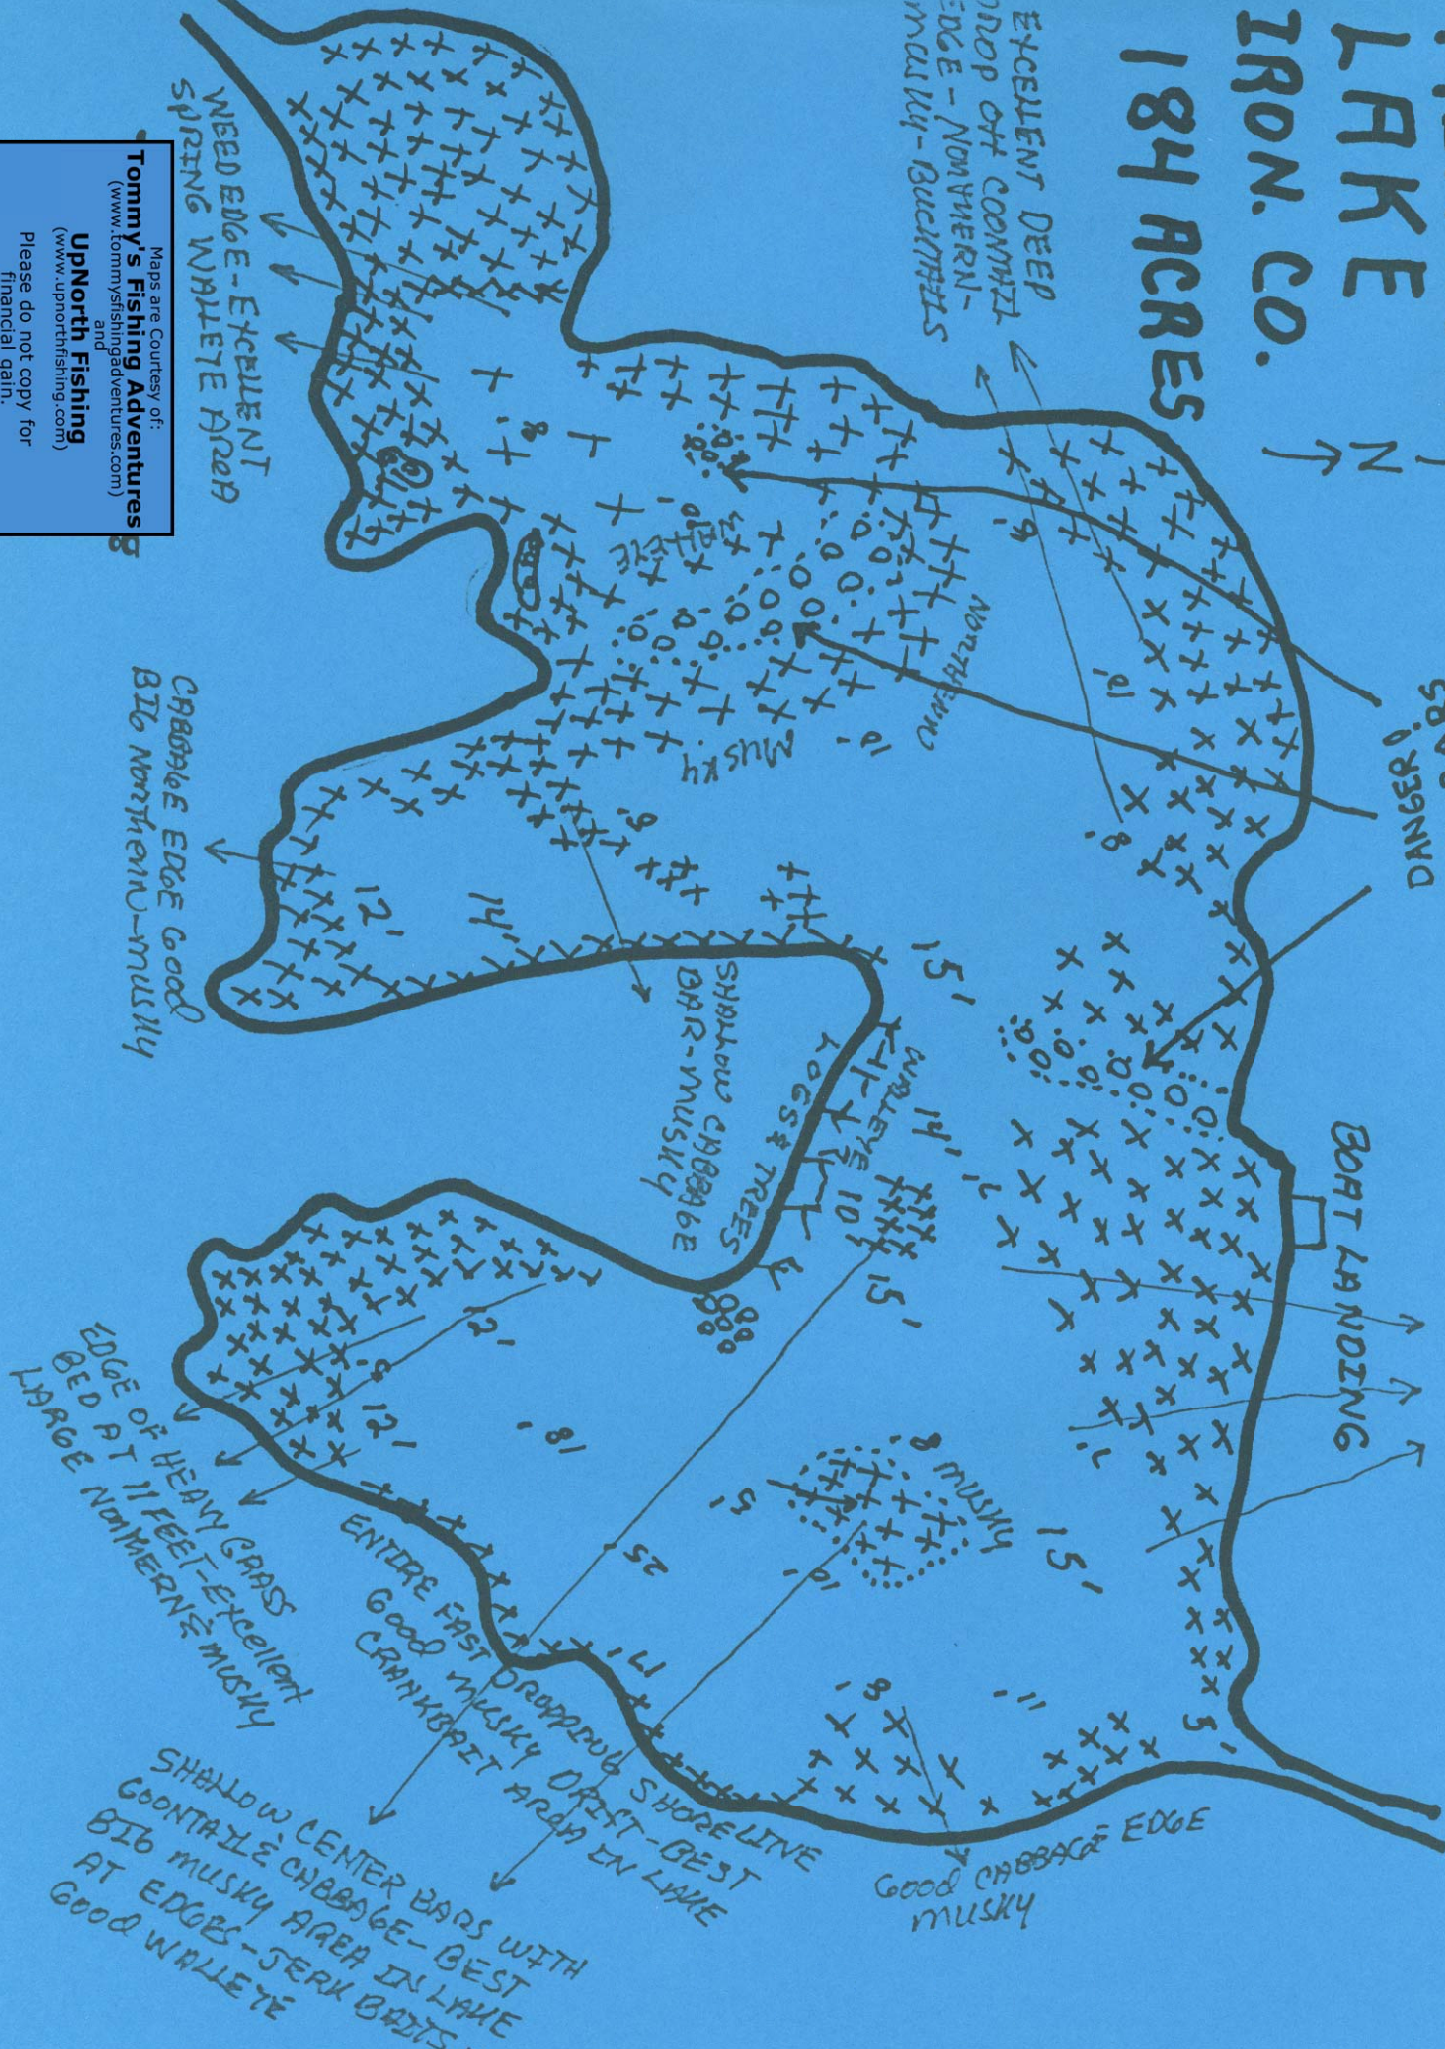

# MERCER LAKE IRON. CO.

## 184 ACRES

EXCELLENT DEEP  
DROD OFF CORNER  
EDGE - NORTHERN  
MUSKY - BUCKTAILS

NEED EDGE - EXCELLENT  
SPRING WALLEYE FISH

DANGER!  
ROCK BAR

ENTIRE WEED EDGE VERY  
GOOD MUSKY

BOAT LANDING

SHALLOW CHABBAGE  
BAR - MUSKY

CHABBAGE EDGE GOOD  
BIG NORTHERN - MUSKY

EDGE OF HEAVY GRASS  
BED PT 17 FEET - EXCELLENT  
LARGE NORTHERN - MUSKY

ENTIRE FAST DROPPED SHORELINE  
GOOD MUSKY DREST - BEST  
CRANKBAIT AREA IN LAKE

SHALLOW CENTER BARS WITH  
GOONTAIL CHABBAGE - BEST  
BIG MUSKY AREA IN LAKE  
AT EDGES - SERK BAIT -  
GOOD WALLEYE

GOOD CHABBAGE EDGE  
MUSKY

Maps are Courtesy of:  
**Tommy's Fishing Adventures**  
(www.tommysfishingadventures.com)  
and  
**UpNorth Fishing**  
(www.upnorthfishing.com)  
Please do not copy for  
financial gain.