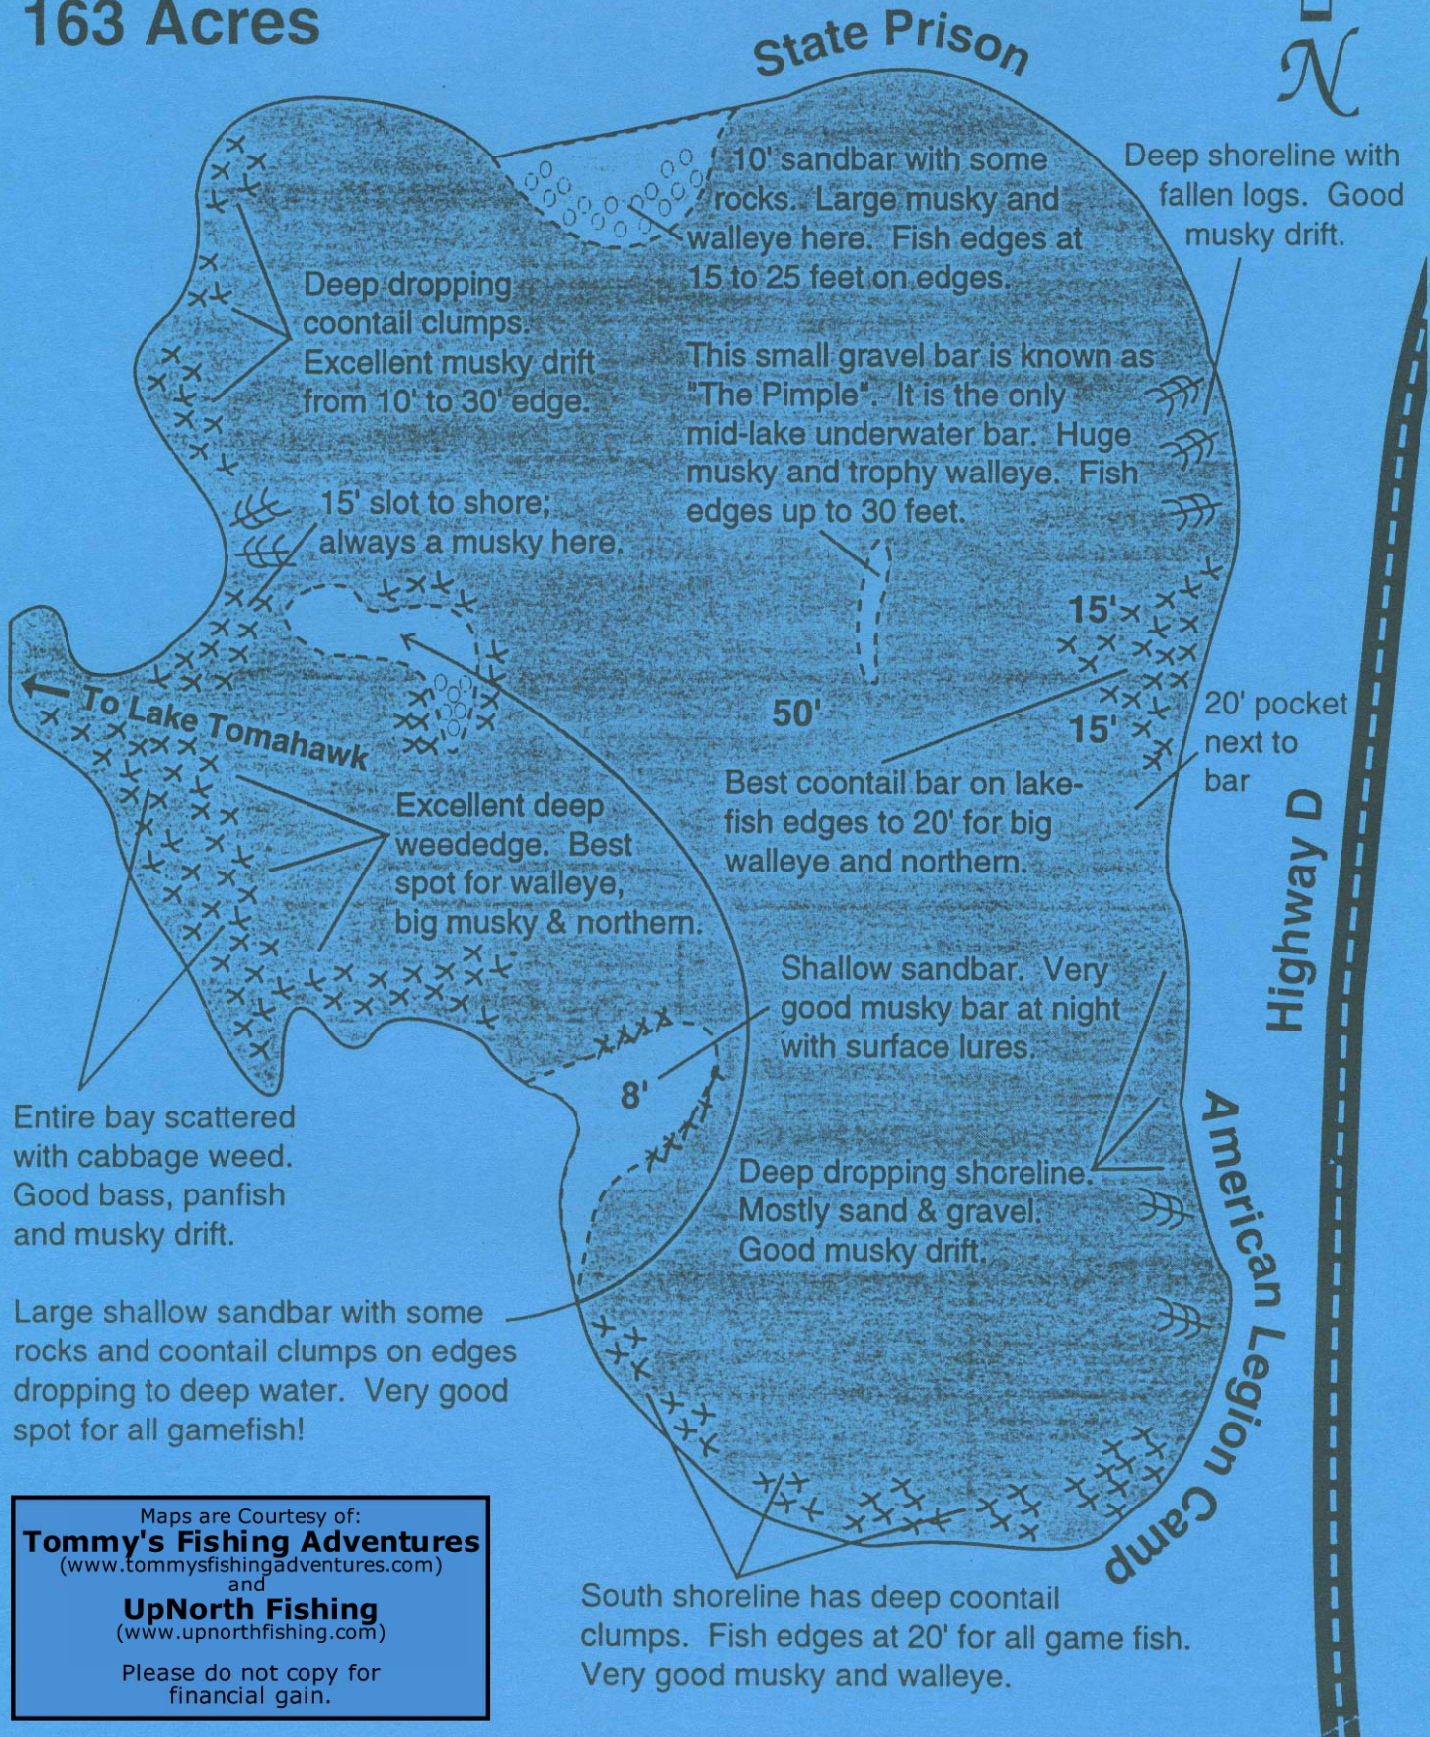

# LITTLE LAKE TOMAHAWK

163 Acres

Maps are Courtesy of:

**Tommy's Fishing Adventures**

([www.tommysfishingadventures.com](http://www.tommysfishingadventures.com))

and

**UpNorth Fishing**

([www.upnorthfishing.com](http://www.upnorthfishing.com))