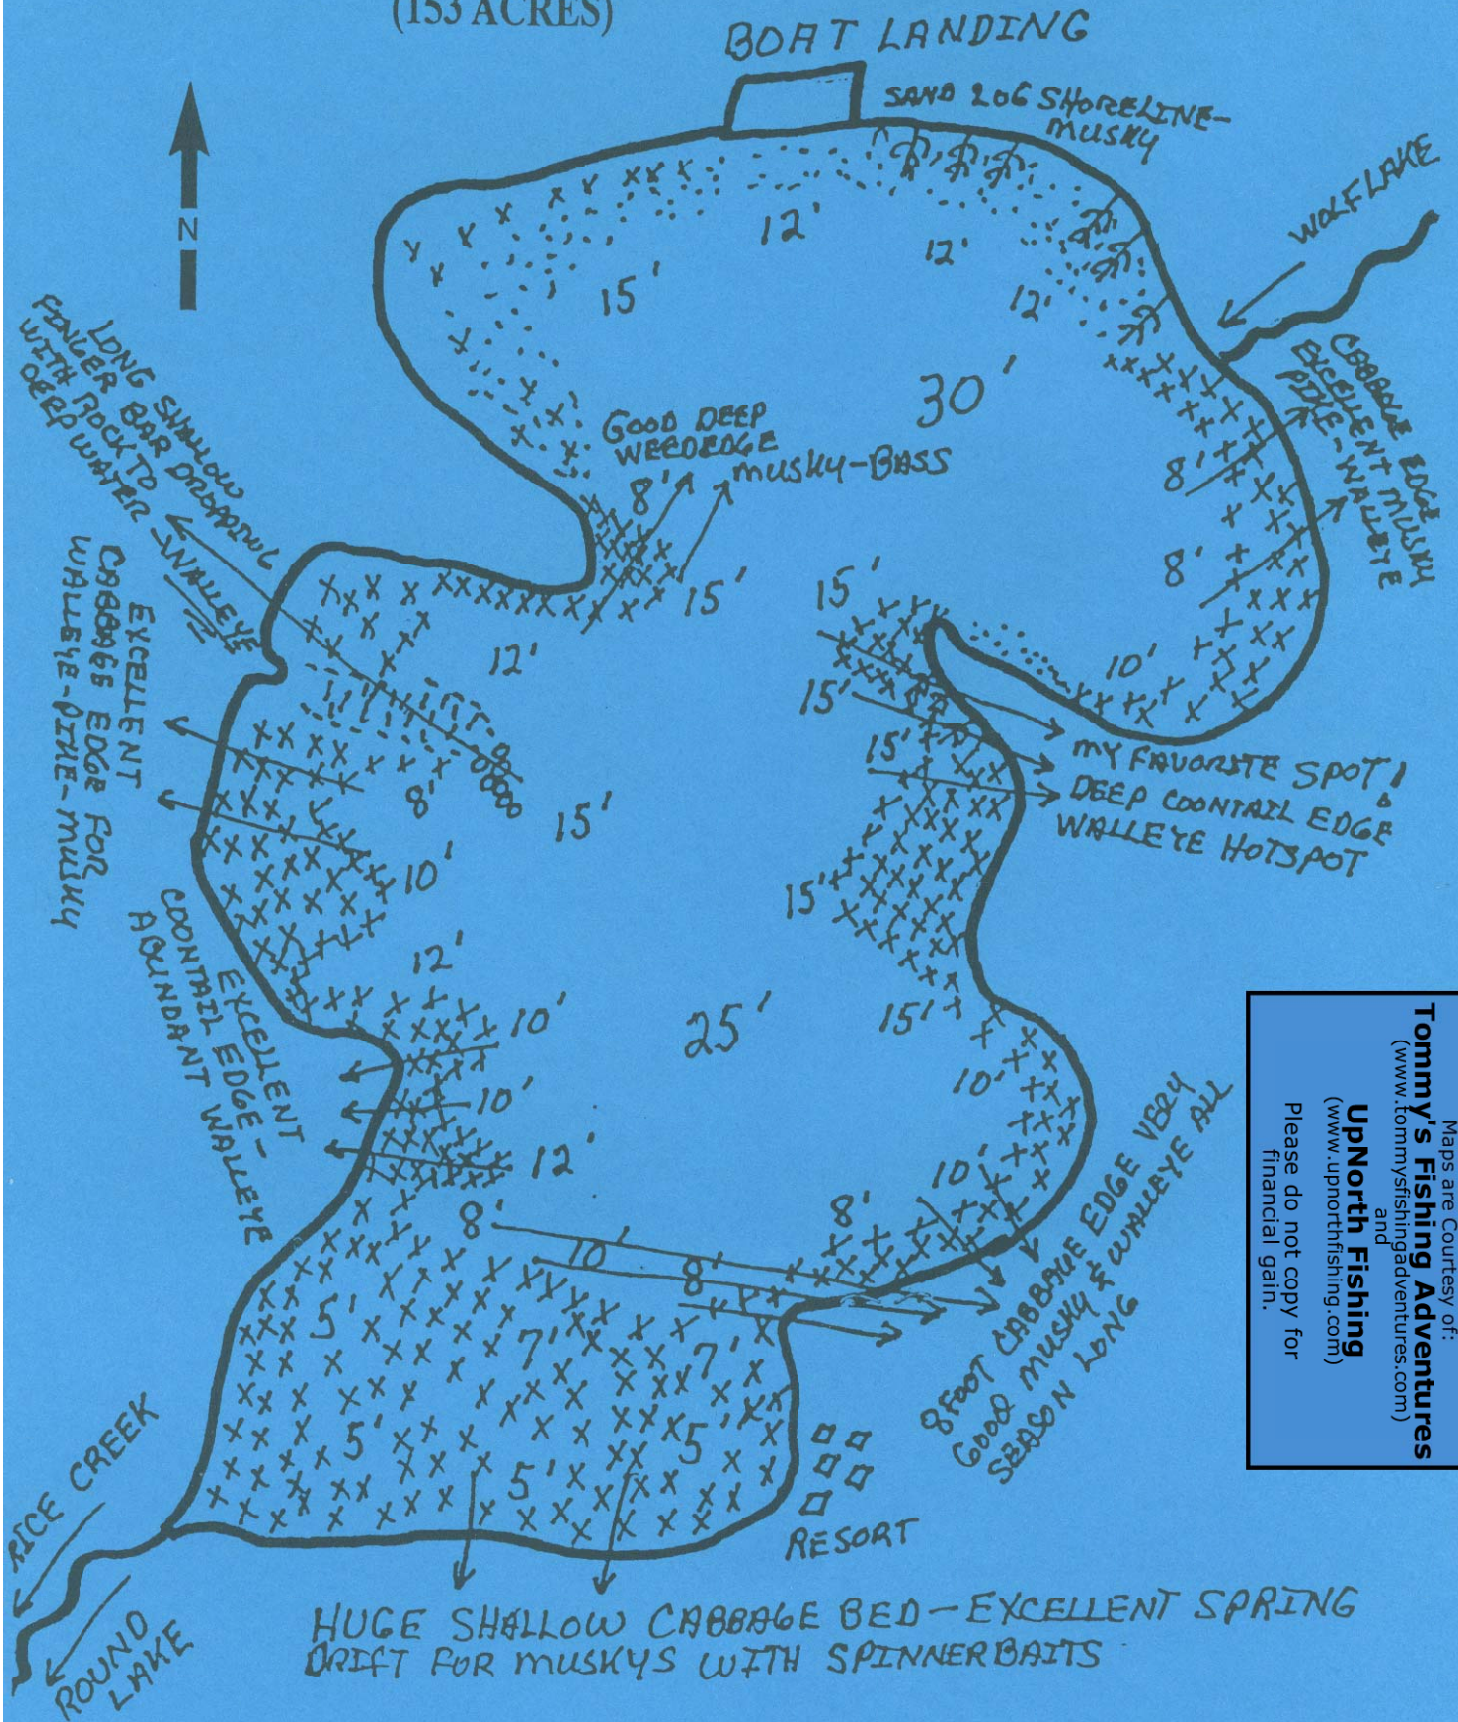

# LITTLE CROOKED LAKE

(153 ACRES)

Maps are Courtesy of:  
**Tommy's Fishing Adventures**  
(www.tommysfishingadventures.com)  
and  
**UpNorth Fishing**  
(www.upnorthfishing.com)  
Please do not copy for  
financial gain.